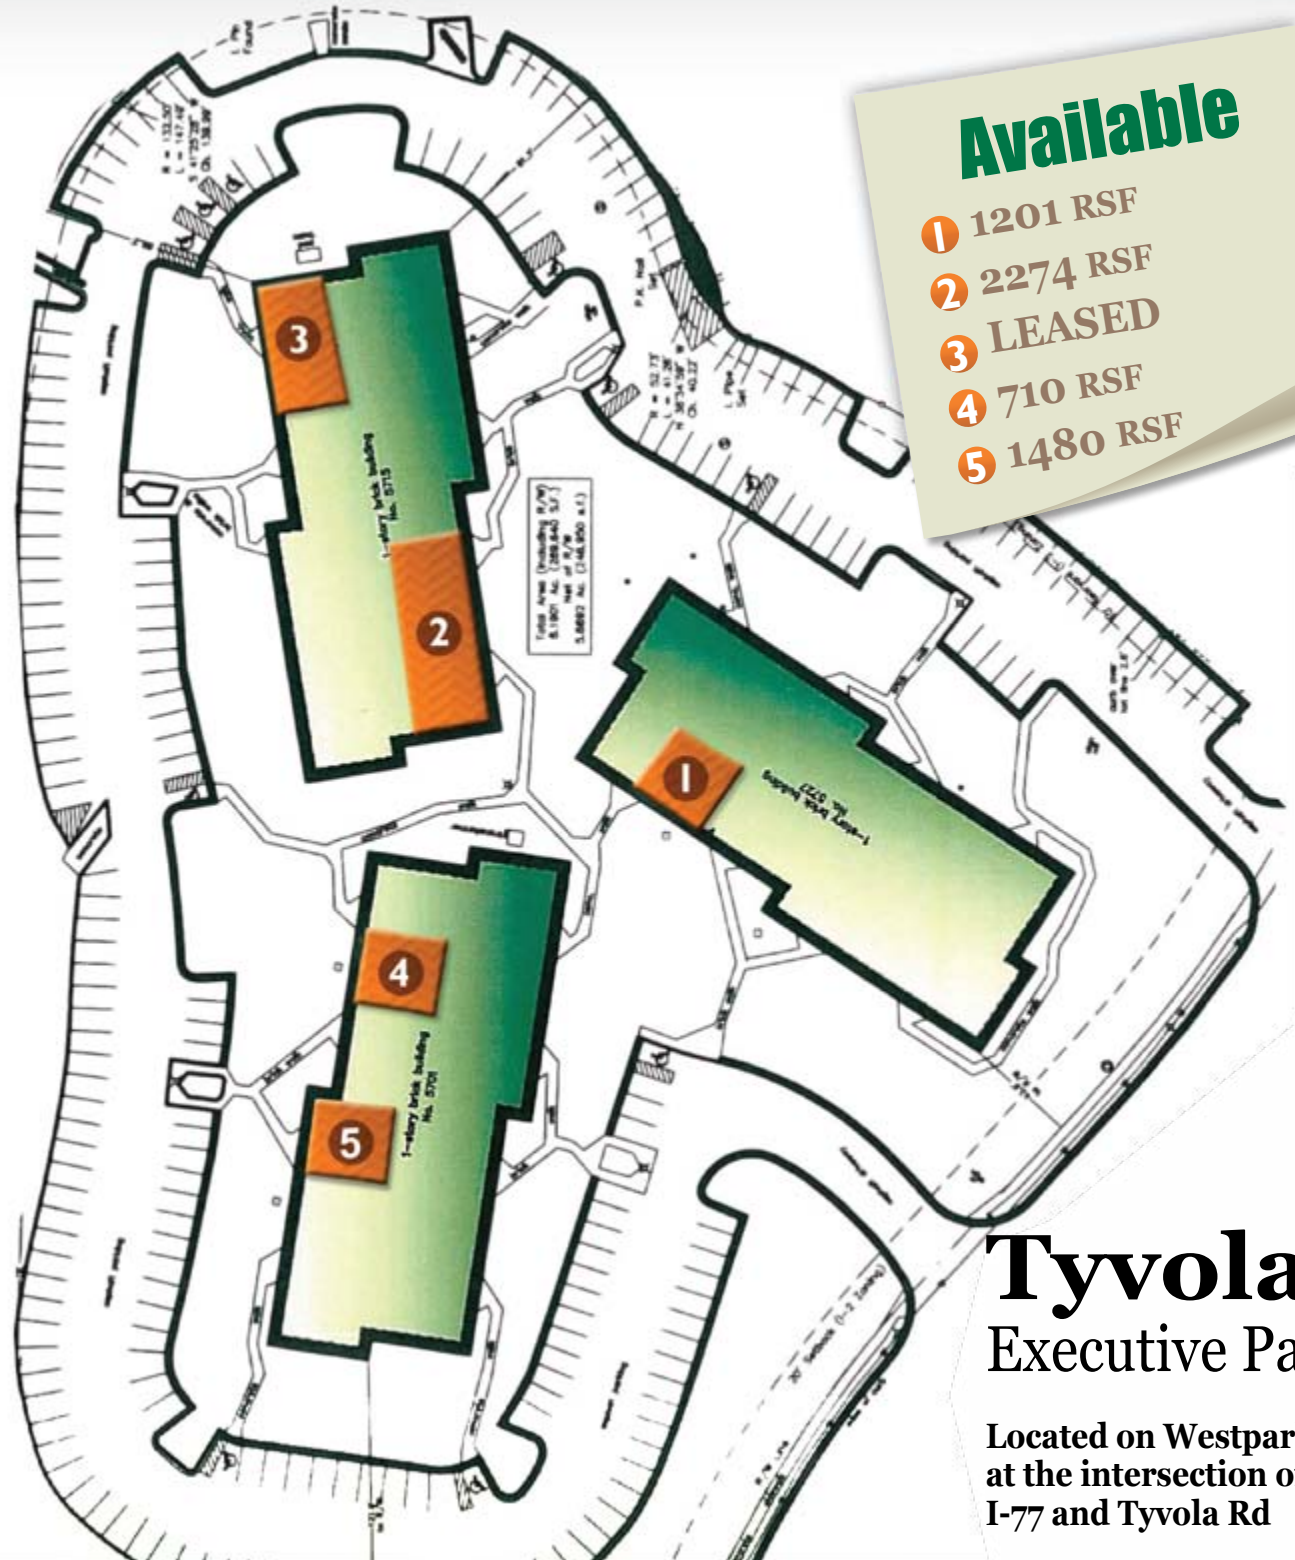

Tyvola Executive Park

Available

- 1 1201 RSF
- 2 2274 RSF
- 3 LEASED
- 4 710 RSF
- 5 1480 RSF

Tyvola Executive Park

Located on Westpark Dr
at the intersection of
I-77 and Tyvola Rd

Available 704-332-7173

www.ecgriffith.com