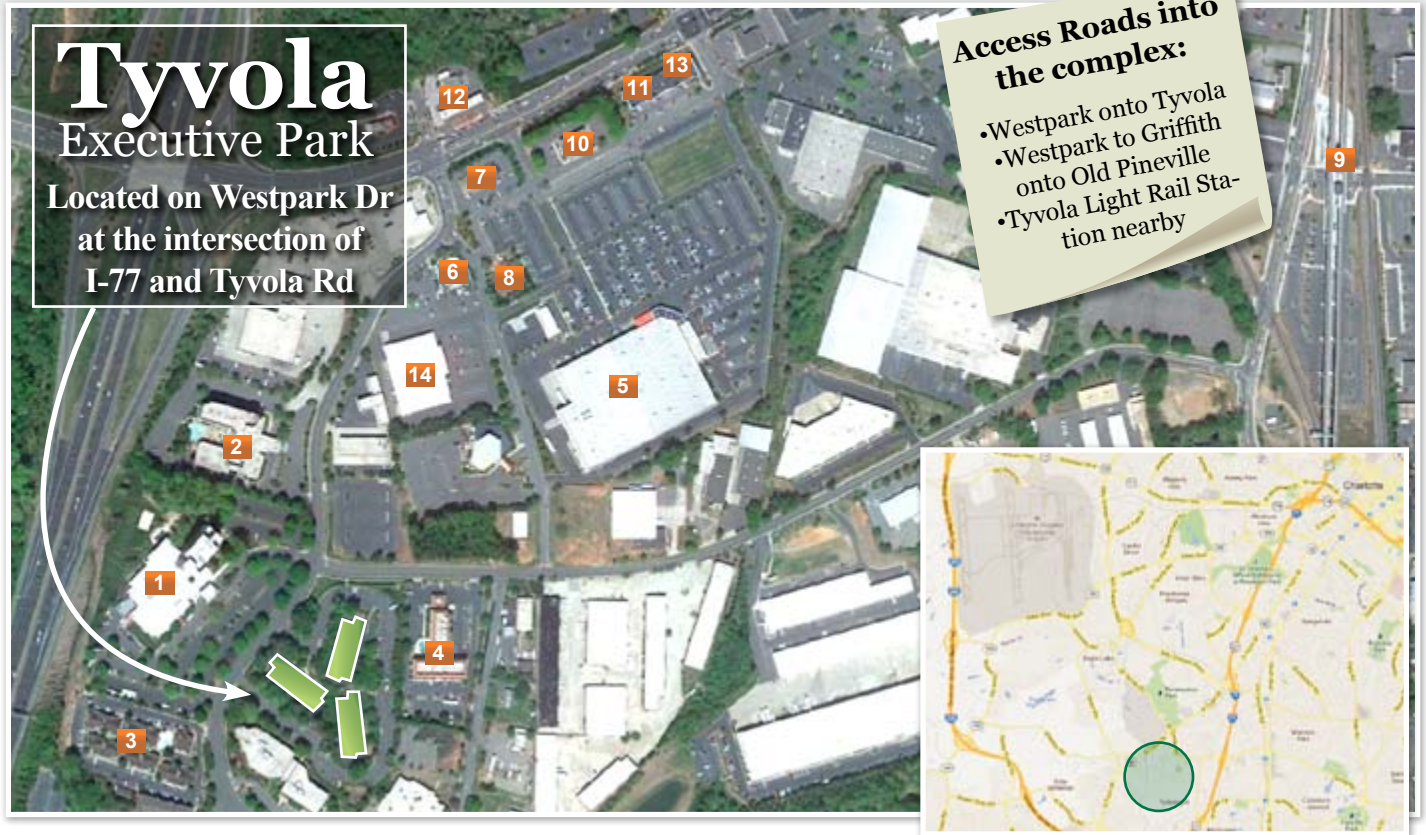

Tyvola Executive Park

Tyvola Executive Park provides convenient access to:

- **Uptown** - 6.8 miles (10 minutes average)
- **SouthPark** - 3.8 miles (6 minutes average)
- **Airport** - 8 miles (12 minutes average)
- **I-485** - 3 miles (5 minutes average)

Tyvola Executive Park provides convenient access to:

- 1** The Marriott (300 rooms)
- 2** Hilton Hotel (150 rooms)
- 3** The Residence Inn (80 suites)
- 4** The Quality Inn (152 rooms)

Also located nearby:

- 5** Costco
- 6** Chili's Restaurant
- 7** Sonny's Barbecue
- 8** Kabuto Japanese
- 9** Tyvola Lynx Station
- 10** China Buffet
- 11** Subway
- 12** McDonald's
- 13** Verizon
- 14** School of Rock Charlotte

5701 & 5727 Westpark Drive, Charlotte, NC

- 700 - 3,500 sq. ft. available,
- Located at I-77 & Tyvola Road across from the Marriott Executive Park, Hilton and Residence Inn.
- Karen's Cafe an on-site restaurant & catering
- Minutes to Uptown, Airport, and I-485
- Three 15,000 sq. ft. Single Story Office Buildings
- Multi Tenant Suites with own door entrance
- Campus-like garden office setting environment
- An abundance of corner glass office suites
- Classic design of red brick with reflective glass
- Vicinity of restaurants, banks, retail and the Tyvola Light-Rail Station
- 4 Suites remaining