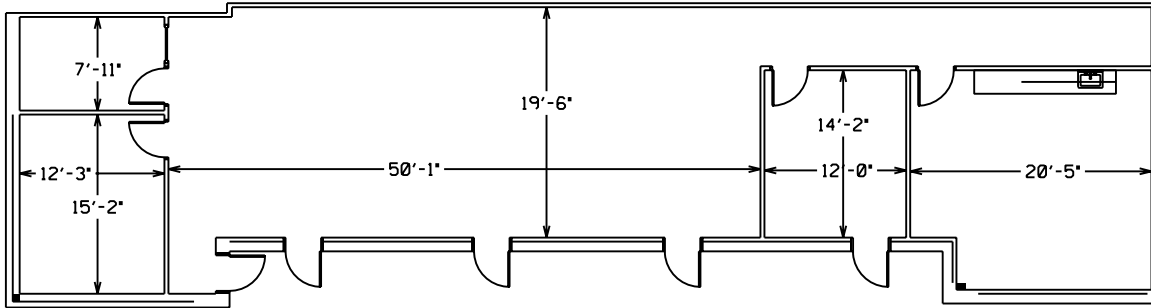

Tyvola Executive Park

“Abundance of Glass” & 6 Designer Workstations Included

5715 WESTPARK DRIVE
SUITE 101
2,274 USF