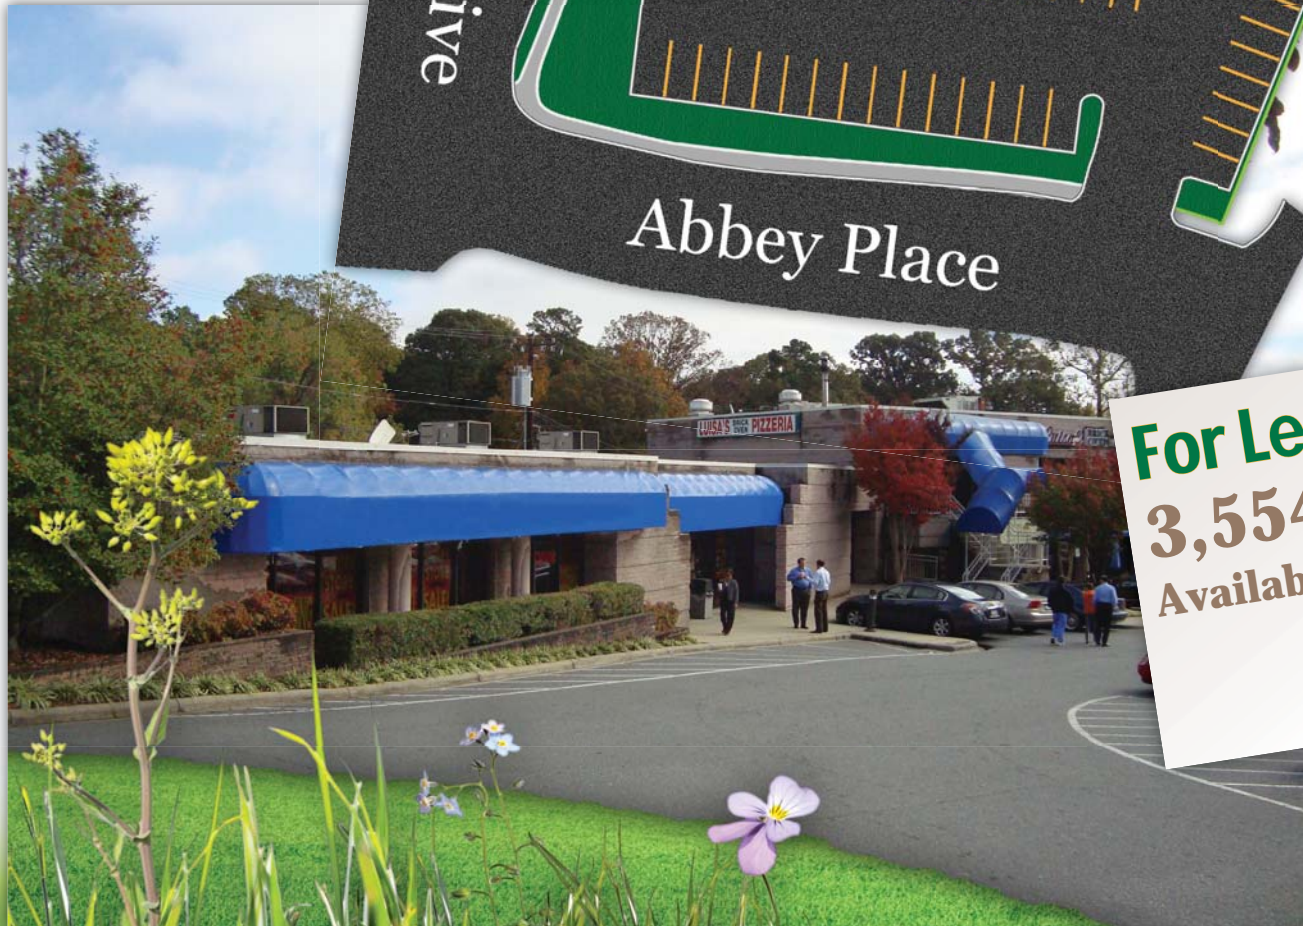

For Lease
3,554 sq.ft.
Available

Montford Abbey Shopping Center
 1730 Abbey Place
 Charlotte NC 28209

Great Location in highly traveled area:

- 1 Park Road Shopping Center
- 2 The New Park Towne Village
- 3 Montford Drive
- 4 Abbey Place

Well established shopping center with :

- Blockbuster Video
- Luisa's Pizza
- Bedder, Bedder & Moore Deli
- Flynn & O'Hara Uniforms

Close Proximity to:

- 5 Chic-fil-A @ Woodlawn
- 6 Taco Bell @ Woodlawn
- 7 Presbyterian Medical Offices
- 8 The Roasting Company
- 9 Moosehead Grille
- 10 Braswell Premium Pub
- 11 Good Food Bistro
- 12 Angry Ales
- 13 Andrew Blair's
- 14 Park Lane Bowling
- 15 TCBY Frozen Yogurt
- 16 15 North Roadside Kitchen

Montford Abbey Shopping Center

1730 Abbey Place
Charlotte NC 28209

Welcome Home

TCBY®

For Lease
3,554 sq.ft.
Available