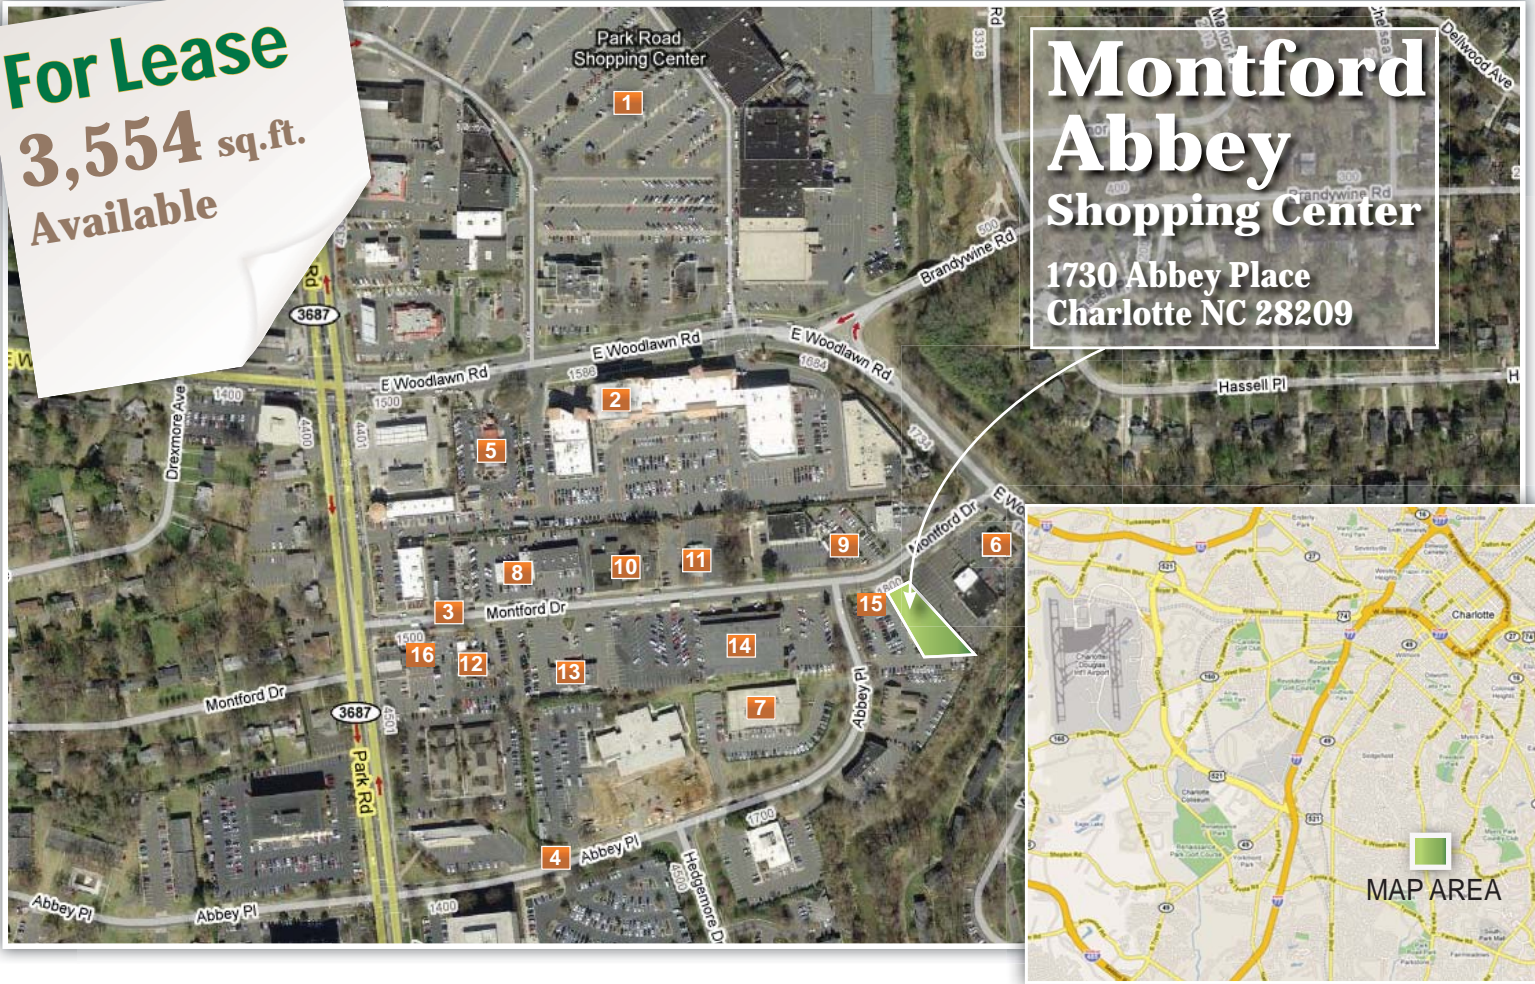

For Lease
3,554 sq.ft.
Available

Montford Abbey Shopping Center
 1730 Abbey Place
 Charlotte NC 28209

Great Location in highly traveled area:

- 1 Park Road Shopping Center
- 2 The New Park Towne Village
- 3 Montford Drive
- 4 Abbey Place

Well established shopping center with :

- Blockbuster Video
- Luisa's Pizza
- Bedder, Bedder & Moore Deli
- Flynn & O'Hara Uniforms

Close Proximity to:

- 5 Chic-fil-A @ Woodlawn
- 6 Taco Bell @ Woodlawn
- 7 Presbyterian Medical Offices
- 8 The Roasting Company
- 9 Moosehead Grille
- 10 Braswell Premium Pub
- 11 Good Food Bistro
- 12 Angry Ales
- 13 Andrew Blair's
- 14 Park Lane Bowling
- 15 TCBY Frozen Yogurt
- 16 15 North Roadside Kitchen

Montford Abbey Shopping Center

1730 Abbey Place
Charlotte NC 28209

Welcome Home

TCBY®

For Lease
3,554 sq.ft.
Available